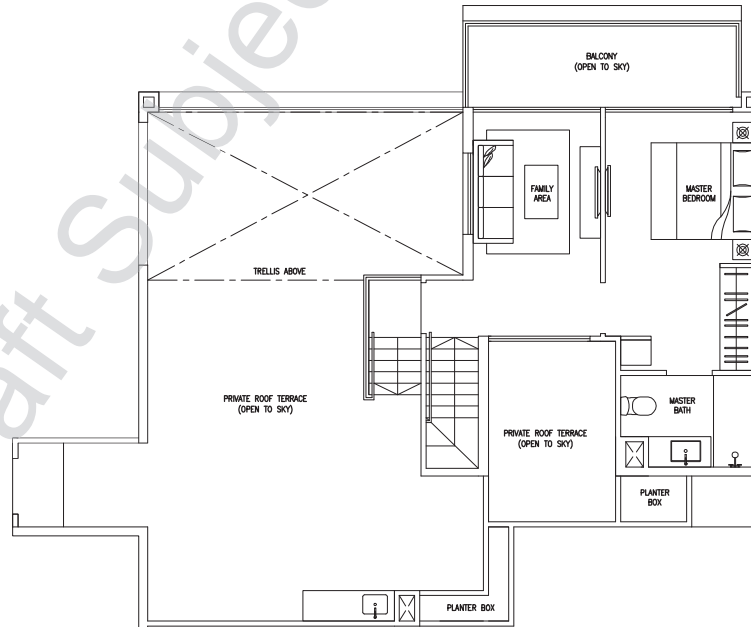

Type D3PHr

259 sq m/ 2788 sq ft

#14-14
#13-23

Type D3PHr (Mirrored Unit)

259 sq m/ 2788 sq ft

#13-19

LOWER LEVEL

UPPER LEVEL