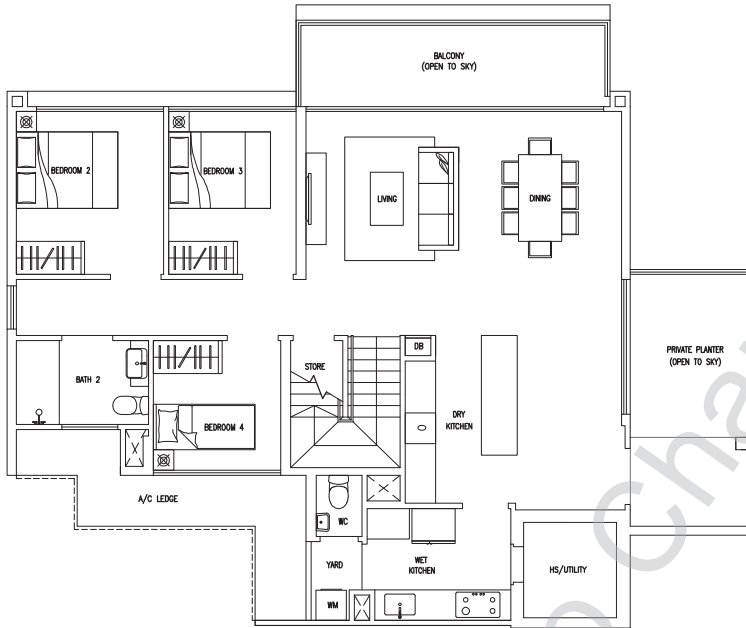

Type D3PHr

259 sq m/ 2788 sq ft

#14-14
#13-23

Type D3PHr (Mirrored Unit)

259 sq m/ 2788 sq ft

#13-19

LOWER LEVEL

UPPER LEVEL