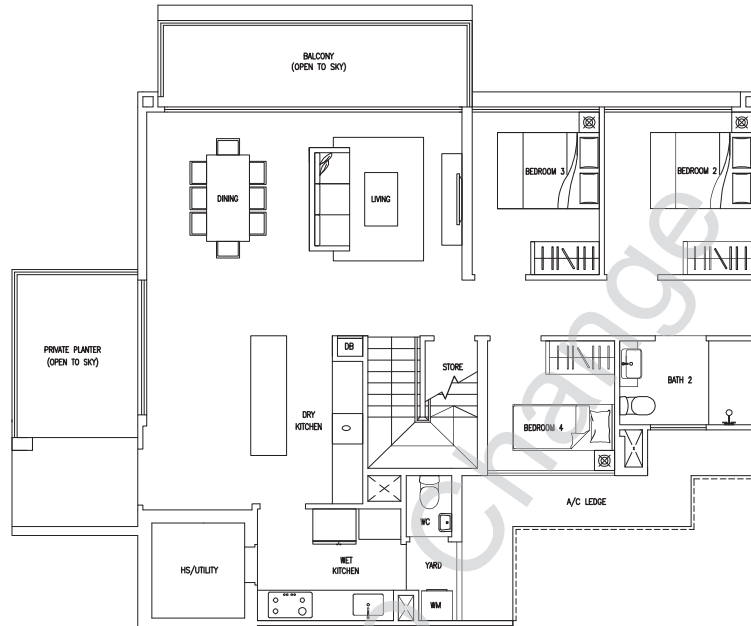

Type D3PHr

259 sq m/ 2788 sq ft

#14-14
#13-23

Type D3PHr (Mirrored Unit)

259 sq m/ 2788 sq ft

#13-19

LOWER LEVEL

UPPER LEVEL