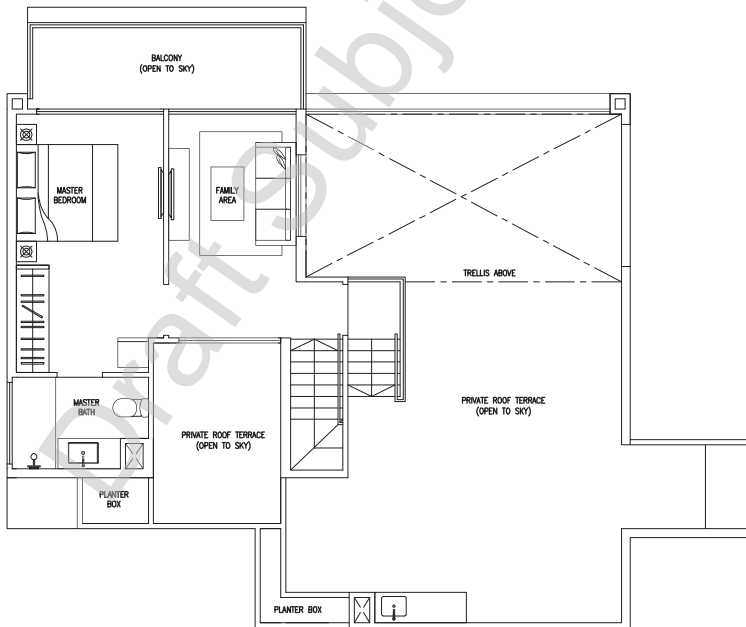

Type D3PHr

259 sq m/ 2788 sq ft

#14-14
#13-23

Type D3PHr (Mirrored Unit)

259 sq m/ 2788 sq ft

#13-19

LOWER LEVEL

UPPER LEVEL