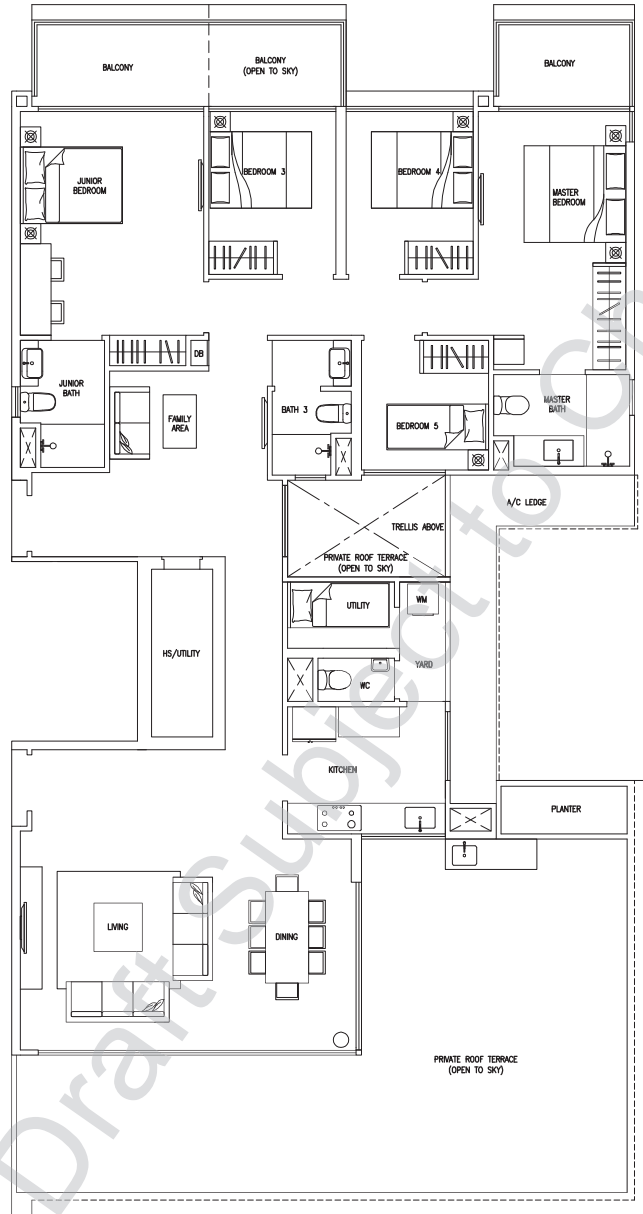

Type G1

207 sq m/ 2228 sq ft

#13-31

Type G3

239 sq m/ 2573 sq ft

#14-38

Draft Subject to Change

Type G4

274 sq m/ 2949 sq ft

#14-03

Draft Subject to Change

Type G5

250 sq m/ 2691 sq ft

#12-17

0 1 2 3 4 5 METERS

Type G5(Mirrored Unit)

250 sq m/ 2691 sq ft

#12-21

0 1 2 3 4 5 METERS