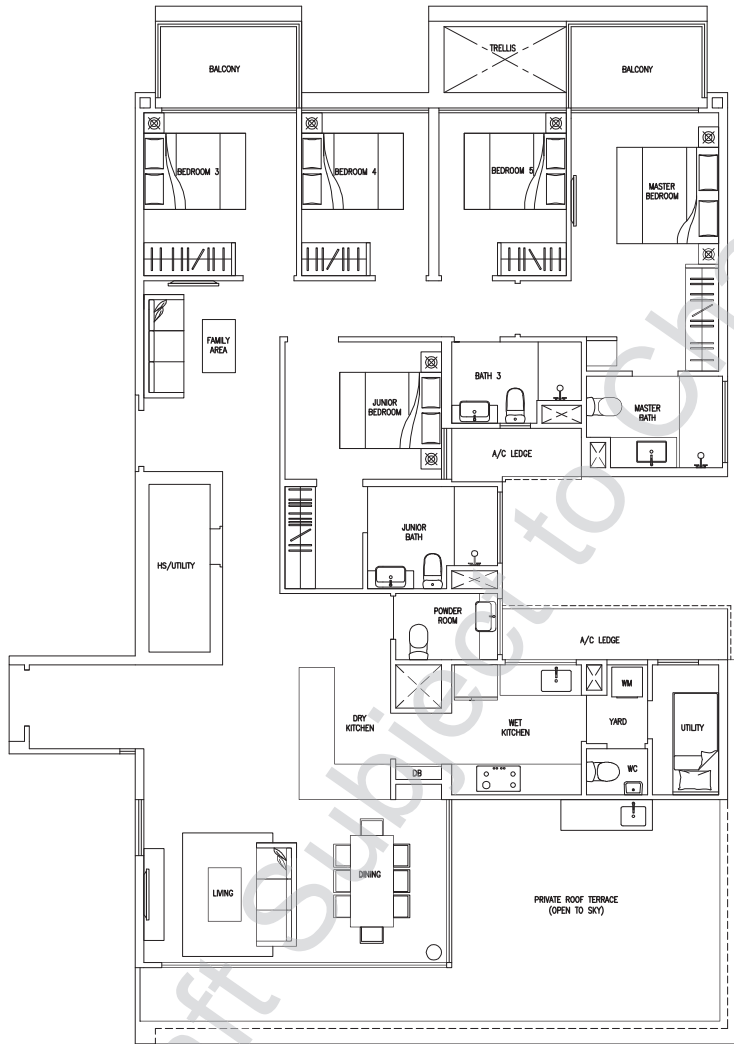

Type G1

207 sq m/ 2228 sq ft

#13-31

Type G3

239 sq m/ 2573 sq ft

#14-38

Draft Subject to Change

Type G4

274 sq m/ 2949 sq ft

#14-03

Draft Subject to Change

Type G5

250 sq m/ 2691 sq ft

#12-17

0 1 2 3 4 5 METERS

Type G5(Mirrored Unit)

250 sq m/ 2691 sq ft

#12-21

0 1 2 3 4 5 METERS