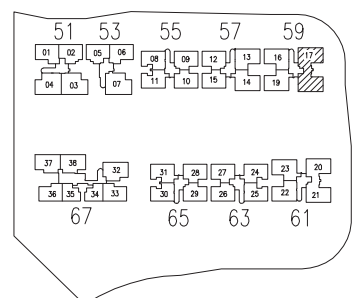

Type G1

207 sq m/ 2228 sq ft

#13-31

Type G3

239 sq m/ 2573 sq ft

#14-38

Draft Subject to Change

Type G4

274 sq m/ 2949 sq ft

#14-03

Draft Subject to Change

Type G5

250 sq m/ 2691 sq ft

#12-17

0 1 2 3 4 5 METERS

Type G5(Mirrored Unit)

250 sq m/ 2691 sq ft

#12-21

0 1 2 3 4 5 METERS