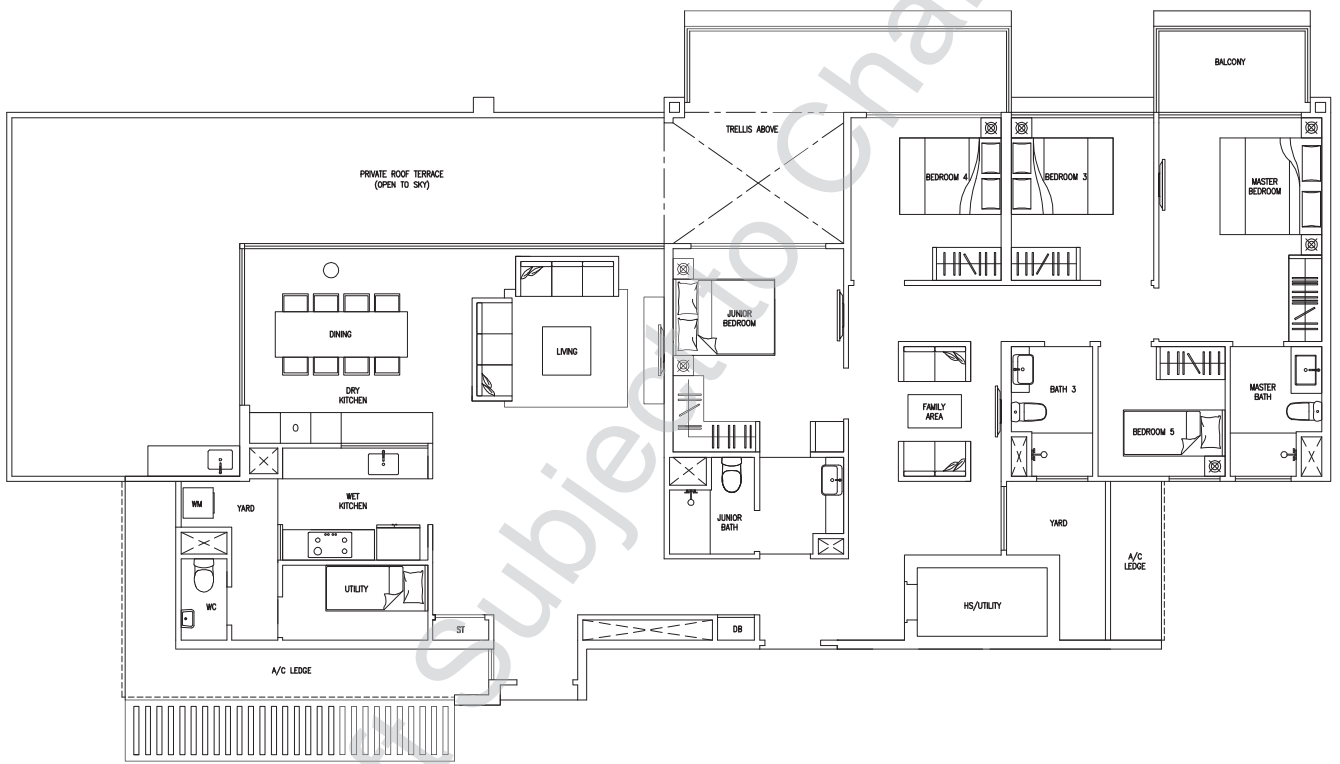

Type G1

207 sq m/ 2228 sq ft

#13-31

Type G3

239 sq m/ 2573 sq ft

#14-38

Draft Subject to Change

Type G4

274 sq m/ 2949 sq ft

#14-03

Draft Subject to Change

Type G5

250 sq m/ 2691 sq ft

#12-17

0 1 2 3 4 5 METERS

Type G5(Mirrored Unit)

250 sq m/ 2691 sq ft

#12-21

0 1 2 3 4 5 METERS