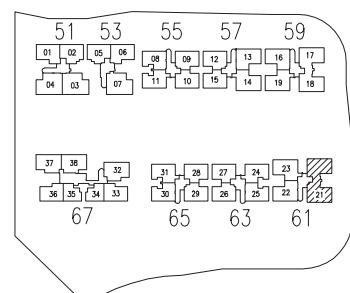

Type G1

207 sq m/ 2228 sq ft

#13-31

Type G3

239 sq m/ 2573 sq ft

#14-38

Draft Subject to Change

Type G4

274 sq m/ 2949 sq ft

#14-03

Draft Subject to Change

Type G5

250 sq m/ 2691 sq ft

#12-17

0 1 2 3 4 5 METERS

Type G5(Mirrored Unit)

250 sq m/ 2691 sq ft

#12-21

0 1 2 3 4 5 METERS