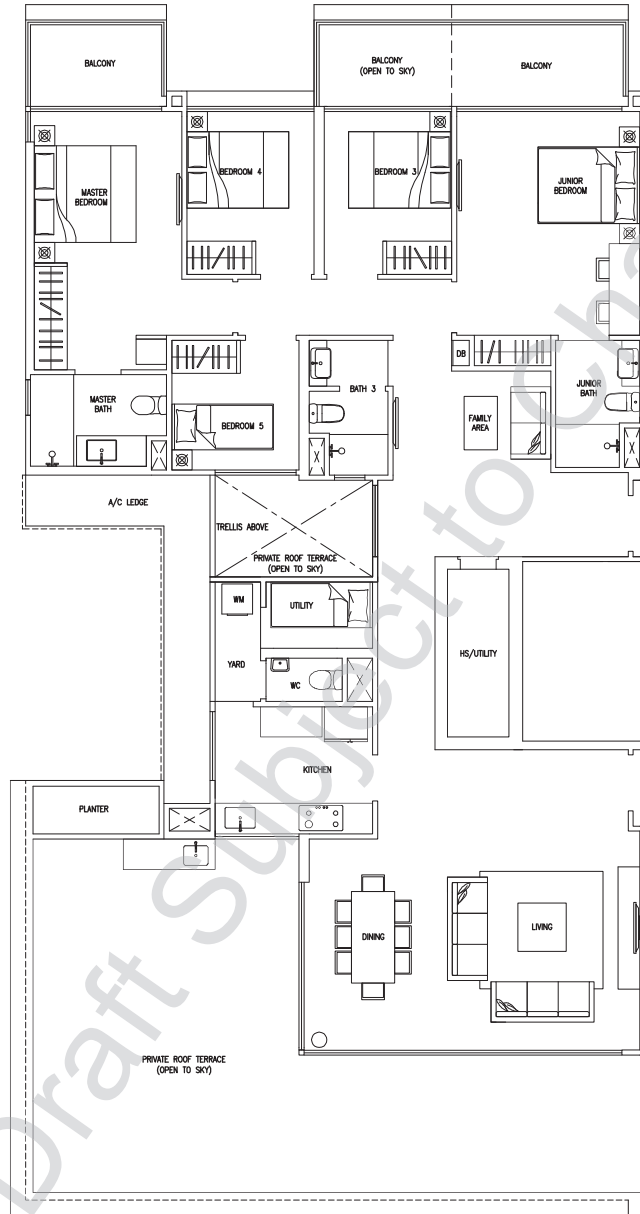

Type G1

207 sq m/ 2228 sq ft

#13-31

Type G3

239 sq m/ 2573 sq ft

#14-38

Draft Subject to Change

Type G4

274 sq m/ 2949 sq ft

#14-03

Draft Subject to Change

Type G5

250 sq m/ 2691 sq ft

#12-17

0 1 2 3 4 5 METERS

Type G5(Mirrored Unit)

250 sq m/ 2691 sq ft

#12-21

0 1 2 3 4 5 METERS