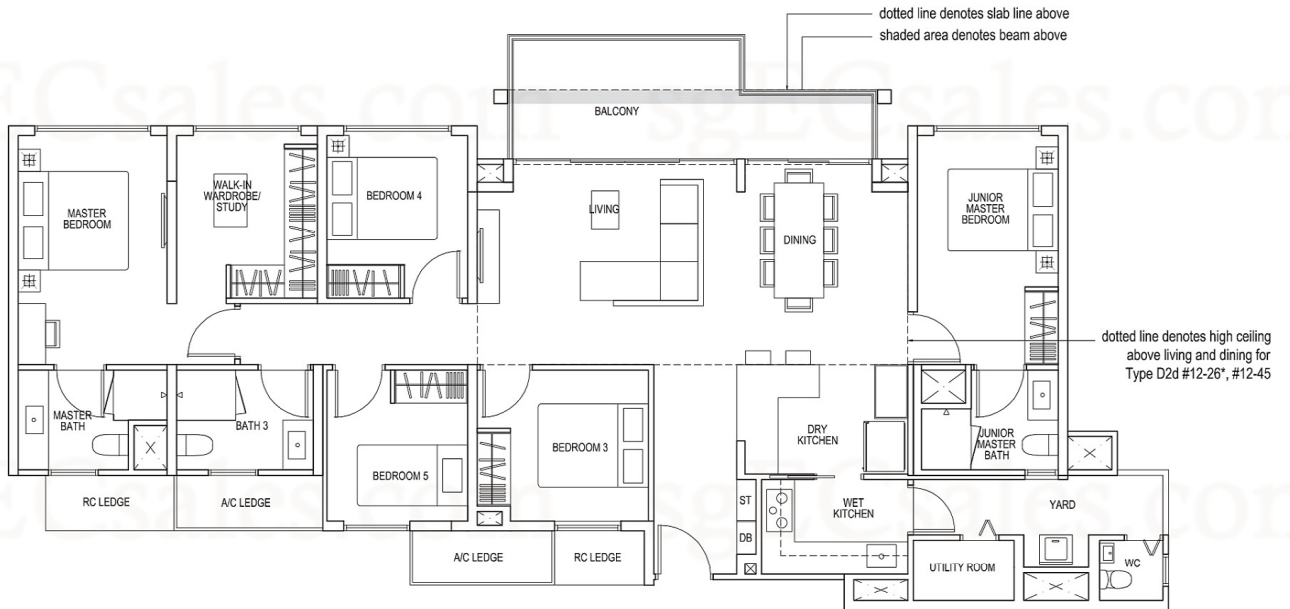

5 - BEDROOM

TYPE D2

155 sq m / 1668 sq ft

BLK 156
#11-26*

BLK 160
#11-45

TYPE D2d

155 sq m / 1668 sq ft

Approximate 3.9m floor to ceiling height at living and dining

BLK 156
#12-26*

BLK 160
#12-45

* Mirror Image

Keyplan is not drawn to scale